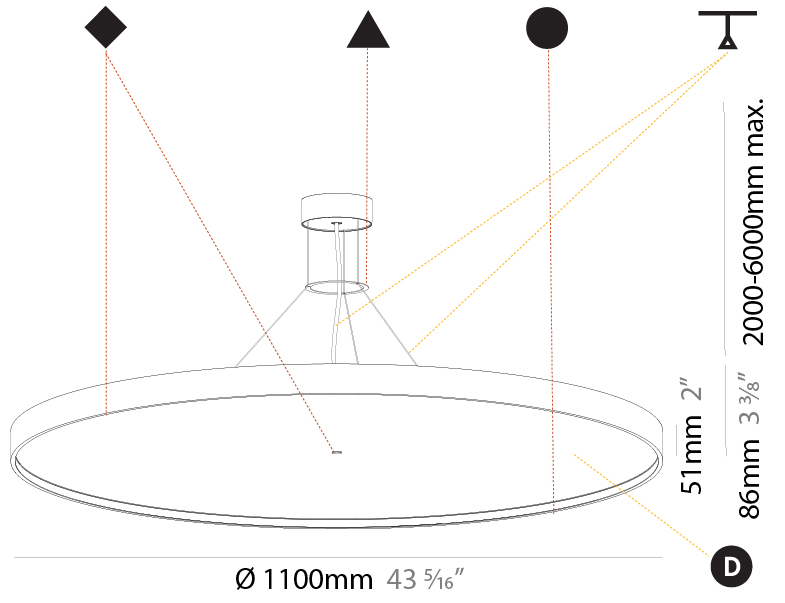

OPTICAL

RATINGS AND CERTIFICATIONS
Certified By: Certified for North American Standards
IP rating: IP20