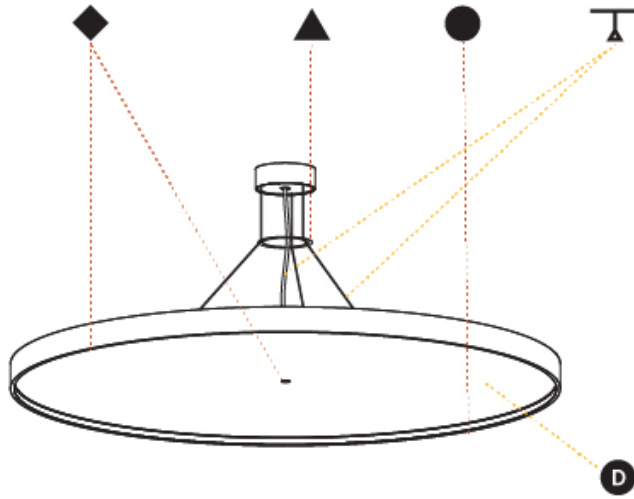

SIGN DIVA KORONA SUSPENSION

A300017-

PROJECT

TYPE

SPECIFIER

QUANTITY

DATE

A